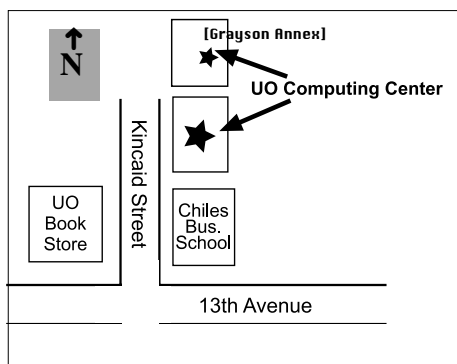

COMPUTING CENTER GUIDE

UO Web Site

<http://www.uoregon.edu/>

Computing Center Web Site

<http://cc.uoregon.edu/>

Microcomputer Services

(Room 151 Grayson Hall)

- microcomputer technical support
- help with computing accounts, passwords
- scanning, CD-burning, digital video
- help with damaged disks, files
- system software help
- Internet connections, file transfers
- public domain software, virus protection
- software repair (carry-in only, $60/hour, 1/2 hour minimum)

346-4412

microhelp@oregon.uoregon.edu

<http://micro.uoregon.edu/>

Statistics Consulting

Robin High

346-1718

robinh@darkwing.uoregon.edu

<http://darkwing.uoregon.edu/~robinh/statistics.html>

Large Systems Consulting

(Rooms 233-239 Computing Center)

- VMS, UNIX (Gladstone, Darkwing, Oregon)
- email, multimedia delivery
- scientific and cgi programming
- web page development

346-1758

consult@darkwing.uoregon.edu

consult@gladstone.uoregon.edu

consult@oregon.uoregon.edu

<http://cc.uoregon.edu/unixvmsconsulting.html>

Documents Room Library

(Room 175 Grayson Hall)

346-4406

<http://darkwing.uoregon.edu/~docsrm>

Electronics Shop (151 Grayson Hall)

For computer hardware repair, installation, and upgrade services, call **346-3548** or write hardwarehelp@oregon.uoregon.edu
<http://cc.uoregon.edu/e_shop.html>

Network Services

Provides central data communication and networking services to the UO community.

346-4395

nethelp@oregon.uoregon.edu

<http://ns.uoregon.edu>

Administrative Services

Provides programming support for administrative computing on campus, including BANNER, A/R, FIS, HRIS, and SIS. Call **346-1725**.

Modem Number

Dial-in modem number for UOnet, the campus network: **225-2200**

Computing Center Hours

Monday - Friday 7:30 am - 5:00 pm

Grayson Hours

Monday - Thursday 7:30 am - 11:30 pm

Friday 7:30 am - 7:30 pm

Saturday 9 am - 4:30 pm

Sunday 9 am - 8:30 pm